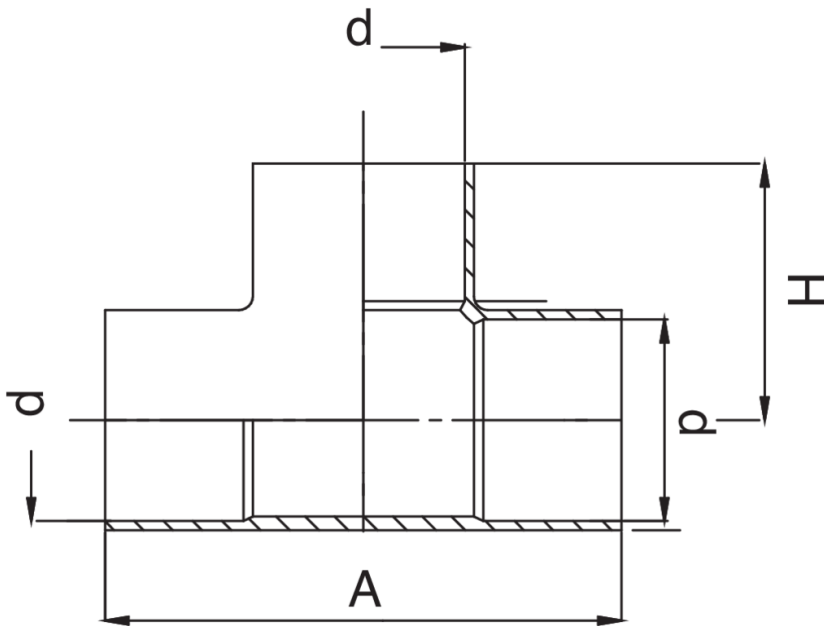

## Technical specifications

D	BAG	MASTER BOX	CODE	A	H
1/4"	10	1000	FR5130A14A14A14	27	13,5
3/8"	10	400	FR5130A38A38A38	30	15
1/2"	10	300	FR5130A12A12A12	36	18
5/8"	10	200	FR5130A58A58A58	44	22
3/4"	10	100	FR5130A34A34A34	54	27
7/8"	10	70	FR5130A78A78A78	64	32
1"	5	50	FR5130B01B01B01	74	37
1"1/8	5	30	FR5130B18B18B18	78	39
1"1/4	5	25	FR5130B14B14B14	79	39,5
1"3/8	5	20	FR5130B38B38B38	89	44,5
1"5/8	5	10	FR5130B58B58B58	102	51
2"1/8	1	8	FR5130C18C18C18	128	64
2"5/8	1	12	FR5130C58C58C58	154	77
3"1/8	1	5	FR5130D18D18D18	180	90
3"5/8	1	4	FR5130D58D58D58	208	104